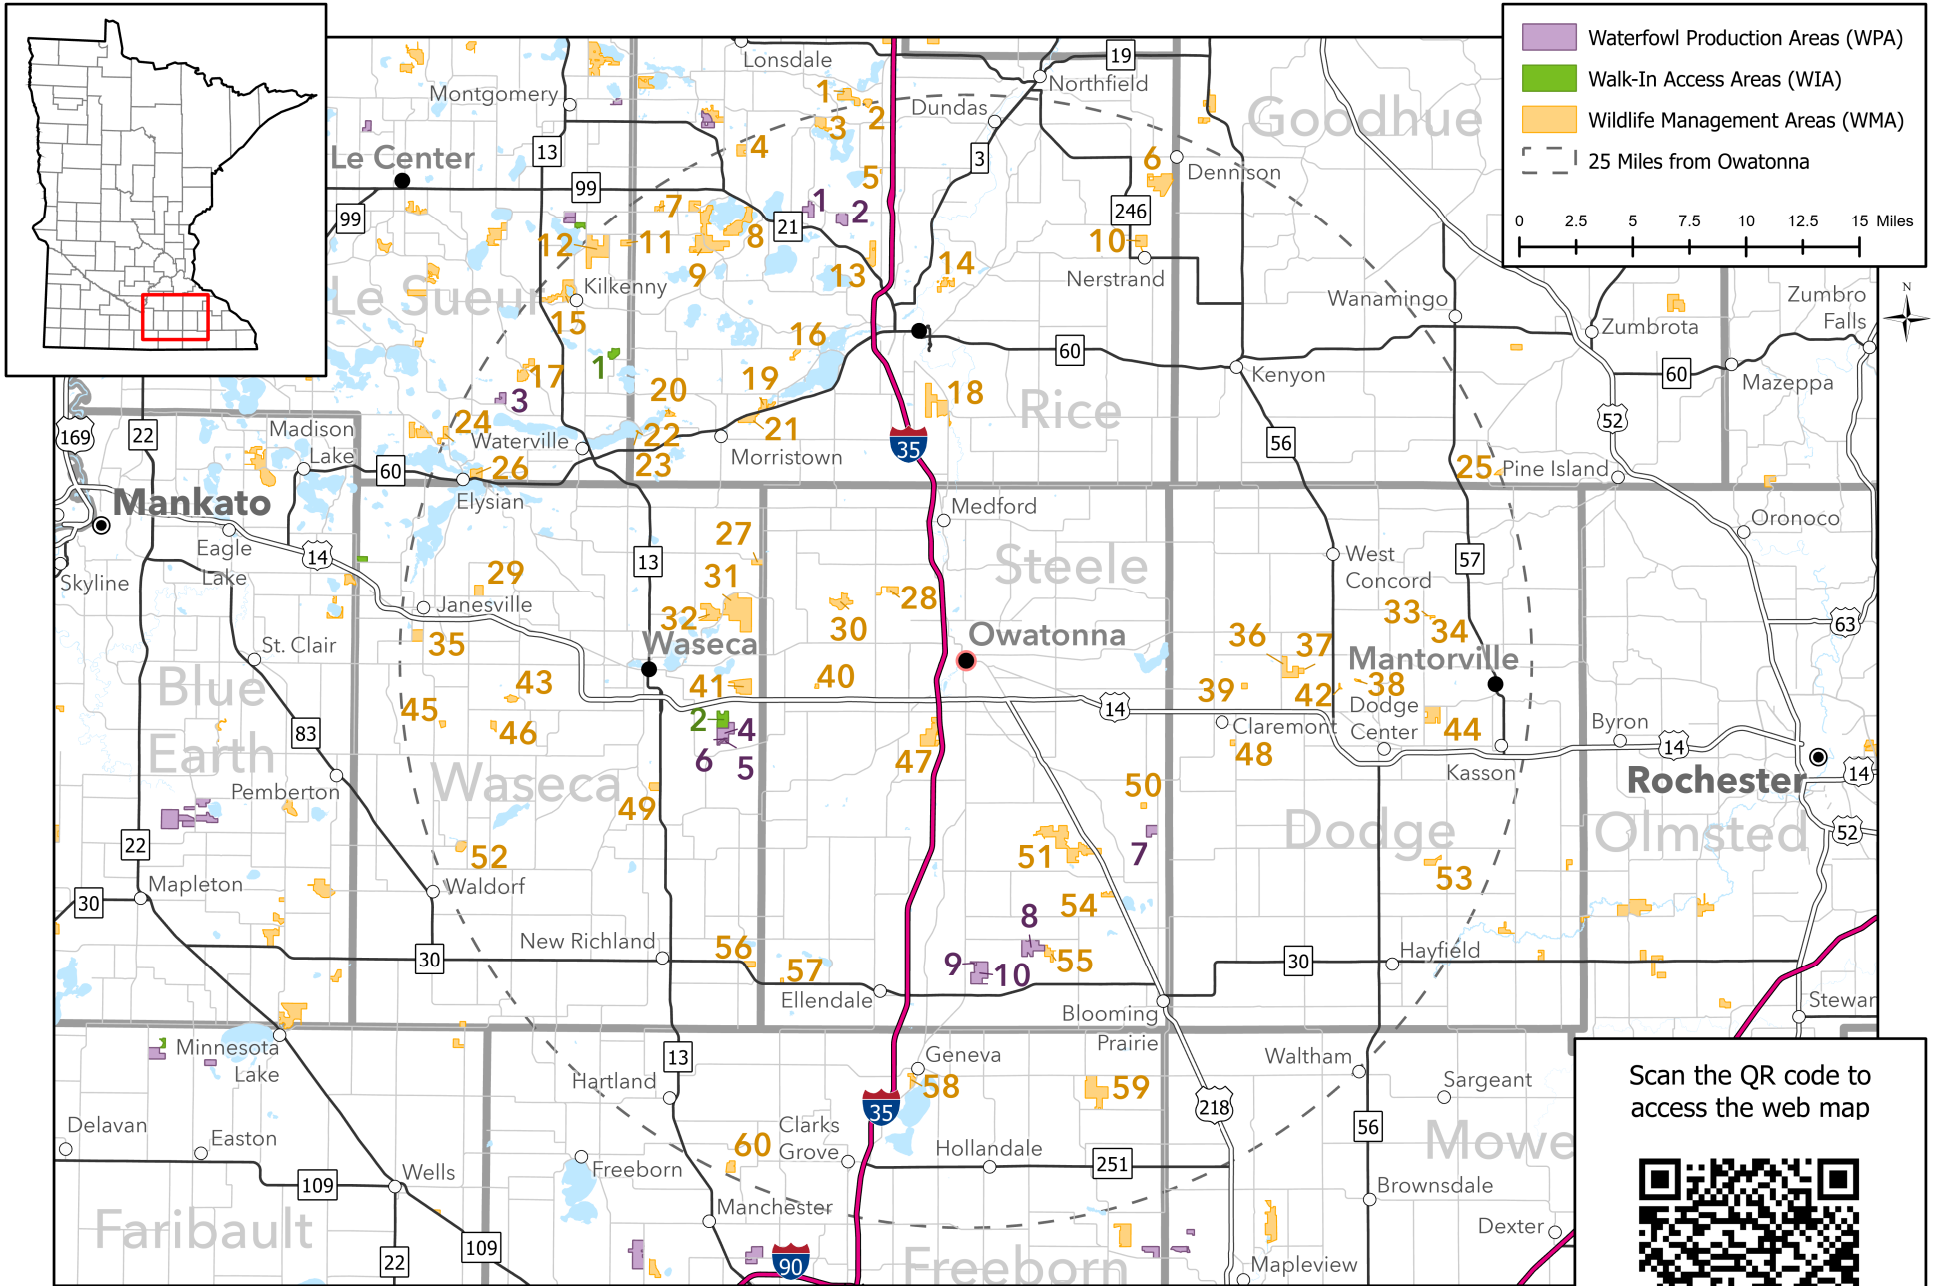

Owatonna Area Public Hunting Lands

Scan the QR code to access the web map

This map was created for the 2023 Governor's Pheasant Hunting Opener. Date Created: 8/2/2023
 All map data and map products are general and subject to change. Please respect private property and verify public hunting areas by observing boundary signs.

For questions please contact: info.dnr@state.mn.us 651-296-6157

Map Label	Unit Name	Acres
1	Le Sueur WIA #803	107.66
2	Waseca WIA #430	221.66
1	Hurley WPA	152.39
2	Wolf Creek WPA	163.65
3	Preuss WPA	114.43
4	Felber WPA	247.13
5	Pheasants Forever, Inc. WPA	43.14
6	Pederson WPA	11.21
7	Dodge Center Creek WPA	138.25
8	Straight Creek WPA	345.37
9	Straight River Marsh WPA2	16.87
10	Straight River Marsh WPA	379.57
1	Milest WMA	217.94
2	Paulson Marsh WMA	62.39
3	Circle Lake WMA	160.69
4	Big Woods Heritage Forest WMA	127.28
5	Lois Bean Illsley WMA	9.81
6	Prairie Creek WMA: Koester Prairie	459.88
7	Gray Fox WMA	75.85
8	Boyd Sartell WMA: Rainbow Island Unit	395.79
9	Boyd Sartell WMA: Main Unit	970.42
10	Prairie Creek WMA: Engeseth-Rinde	161.19
11	Edward Velishek Memorial WMA	80.38
12	Dora Lake WMA	612.44
13	Sunktokeca Creek WMA	202.11
14	Cannon River Trout Lily WMA	128.81
15	Diamond Lake WMA	339.68
16	Dwyer WMA	56.30
17	Murphy WMA	211.41
18	Faribault WMA	521.75
19	Cannon River WMA: Thomas West Unit	118.52
20	Sakatah WMA: Main Unit	48.11
21	Cannon River WMA: South Unit	151.52
22	Sakatah WMA: Sakatah Lake Island 1 Unit	1.41
23	Sakatah WMA: Sakatah Lake Island 2 Unit	1.07
24	Earl Swain WMA	105.20